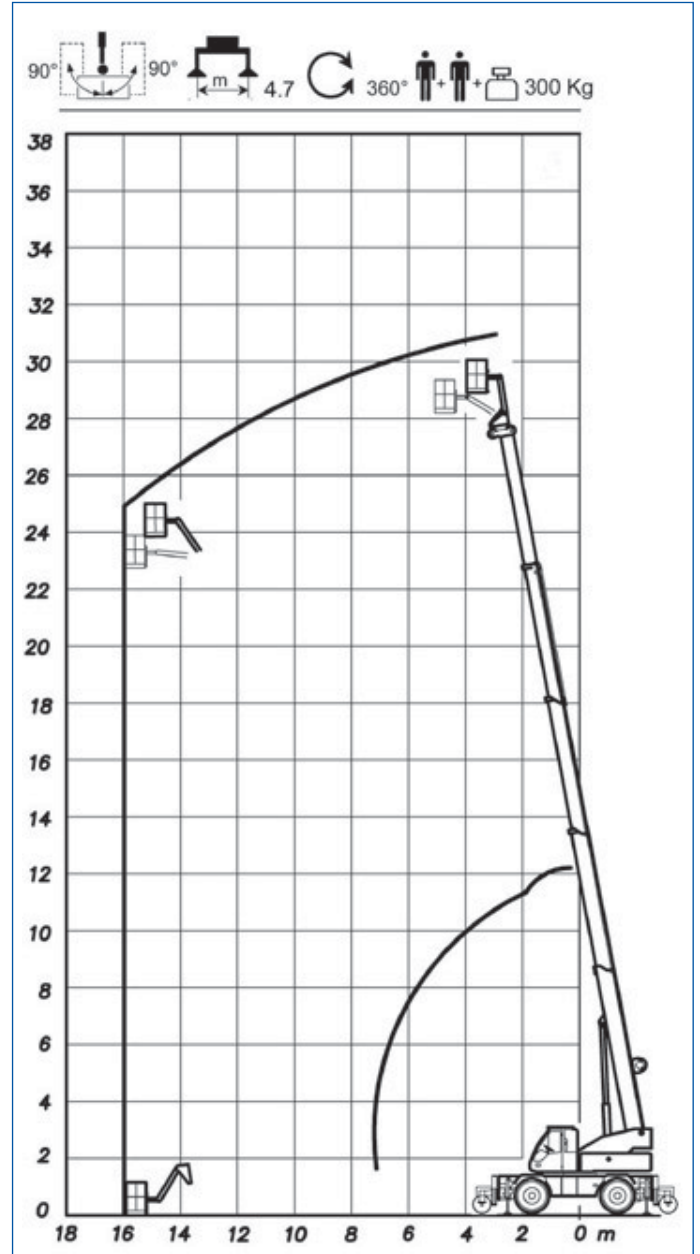

Rail Products

EUROPE

Hamstraat 5

5334 NT Velddriel

Tel. 0031 653 195 426

Fax. 0031 842 294 794

info@rail-products.eu